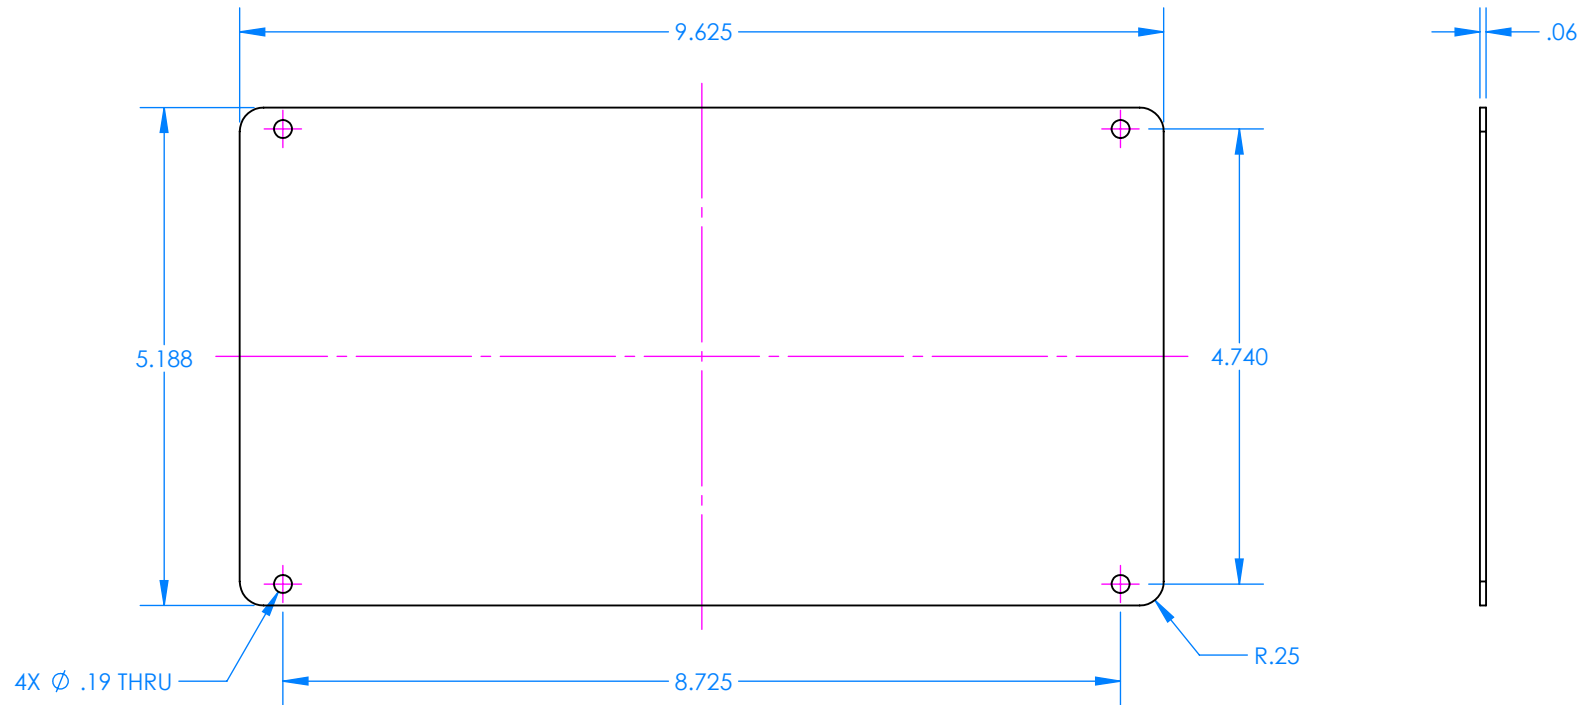

PLL  
PLASTIC LATCH  
WITH LOCK

MLL  
METAL LATCH  
WITH LOCK

OPTIONAL LATCHES MUST BE SPECIFIED AT TIME OF ORDER. SEE NOTE 2

**NOTES:**

- 1) Maximum usable inside dimensions are: 10.58" X 6.13" X 3.95"
- 2) Plastic Latch Lock p/n 7002PL  
Metal Latch Lock p/n 7002ML

# 7251 Bottom Panel for 230

# 7252 Top Panel for 230